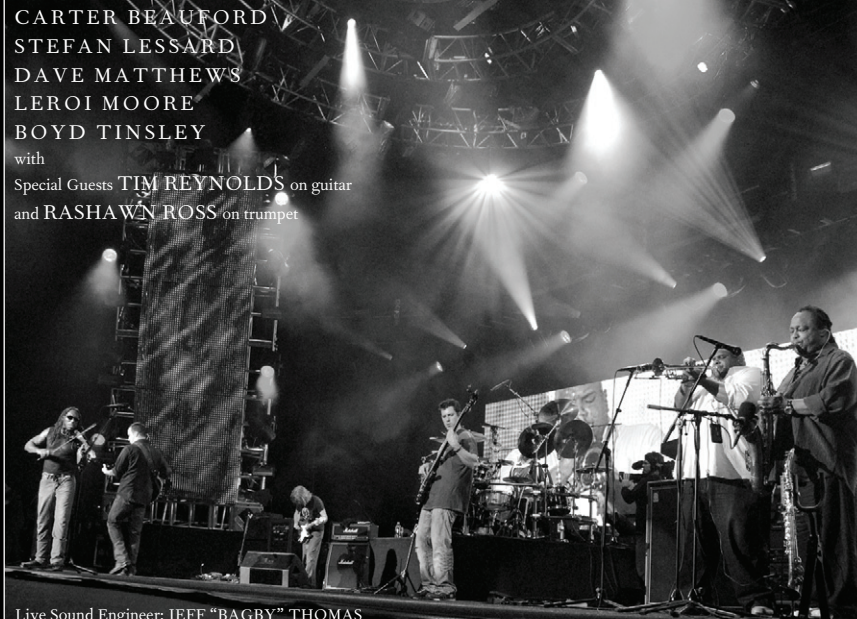

Note: Make sure to print actual size (do not choose 'Shrink to fit oversize page' option) Additional printing instructions may be found in the FAQ section of our Web site.
For best results, print this page out on: (ink jet printers) NEATO Glossy CD Labels, Booklet & Tray Cards or (laser printers) NEATO Economatte CD Labels, Booklets & Tray Cards
Supplies available from: <http://www.neato.com>

OUTSIDE BACK

OUTSIDE FRONT

CARTER BEAUFORD
STEFAN LESSARD
DAVE MATTHEWS
LEROI MOORE
BOYD TINSLEY

with
Special Guests TIM REYNOLDS on guitar
and RASHAWN ROSS on trumpet

Live Sound Engineer: JEFF "BAGBY" THOMAS
Recording Engineer: JOE LAWLOR
Mixed by CHRIS KRESS at PMD Recording
Mastered by JONATHAN RUSSELL at Masterfonics
Management by CORAN CAPSHAW for Red Light Management
A&R by BRUCE FLOHR
Project Management by PATRICK JORDAN
Project Coordination by JASON JUDY and ANN MCDANIEL
Art Direction & Design by WYNDSOR HUG
Photography by JEFF CHILD
Archivist: TUCKER ROGERS

DMB LIVE TRAX

6.28.08 ↔ Nissan Pavilion at Stone Ridge ↔ Bristow, Virginia